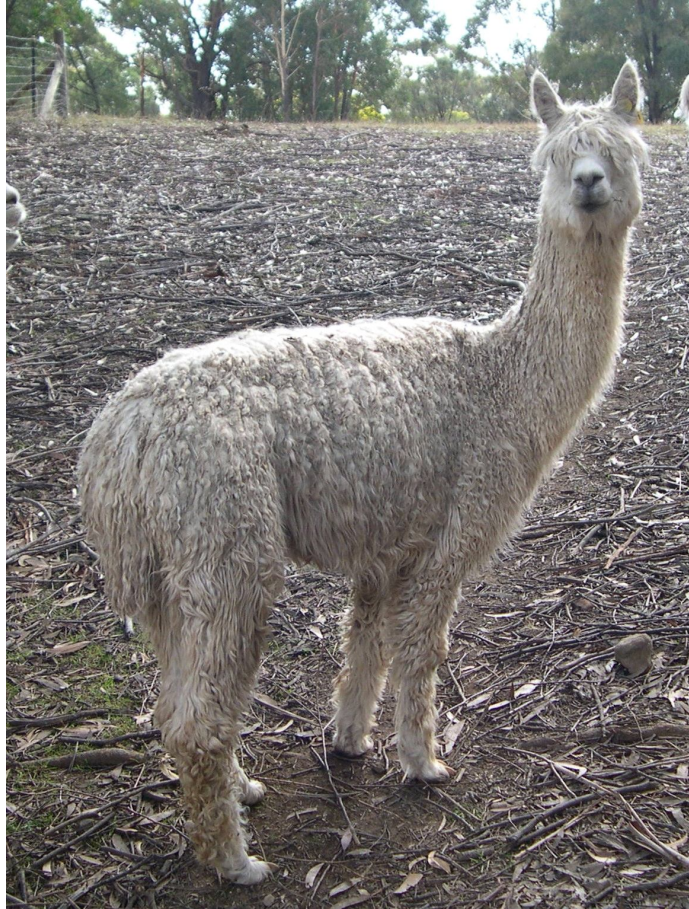

# ElySION Alpacas

## ElySION Camille

### Solid White Suri Female

<b>Name</b>	ElySION Camille		
<b>Ear Tag</b>	CAMI/ELYD0348	<b>Registry No.</b>	94427
<b>Microchip No.</b>			
<b>Phenotype</b>	Suri	<b>Sex</b>	Female
<b>Colour</b>	Solid White	<b>Birth Date</b>	12-Jan-2008
<b>Sire</b>	Surilana Nureyev - (S)W (54841)		
<b>Dam</b>	ElySION Violetta - (S)W (62483)		
<b>Description</b>	A full suri with a fine, solid white fleece. Excellent coverage of fine, lustrous locks all over her body. She has excellent breeding behind her and will make a useful addition to a white suri herd.		
<b>Fibre</b>	Shearing on 1-Oct-2009 (2nd fleece). Sample statistics: Mean=20.40, CV=17.9%, SD=3.65, SF=19.36, CF=99.0%.		
<b>Current Mating</b>	Ready to mate		